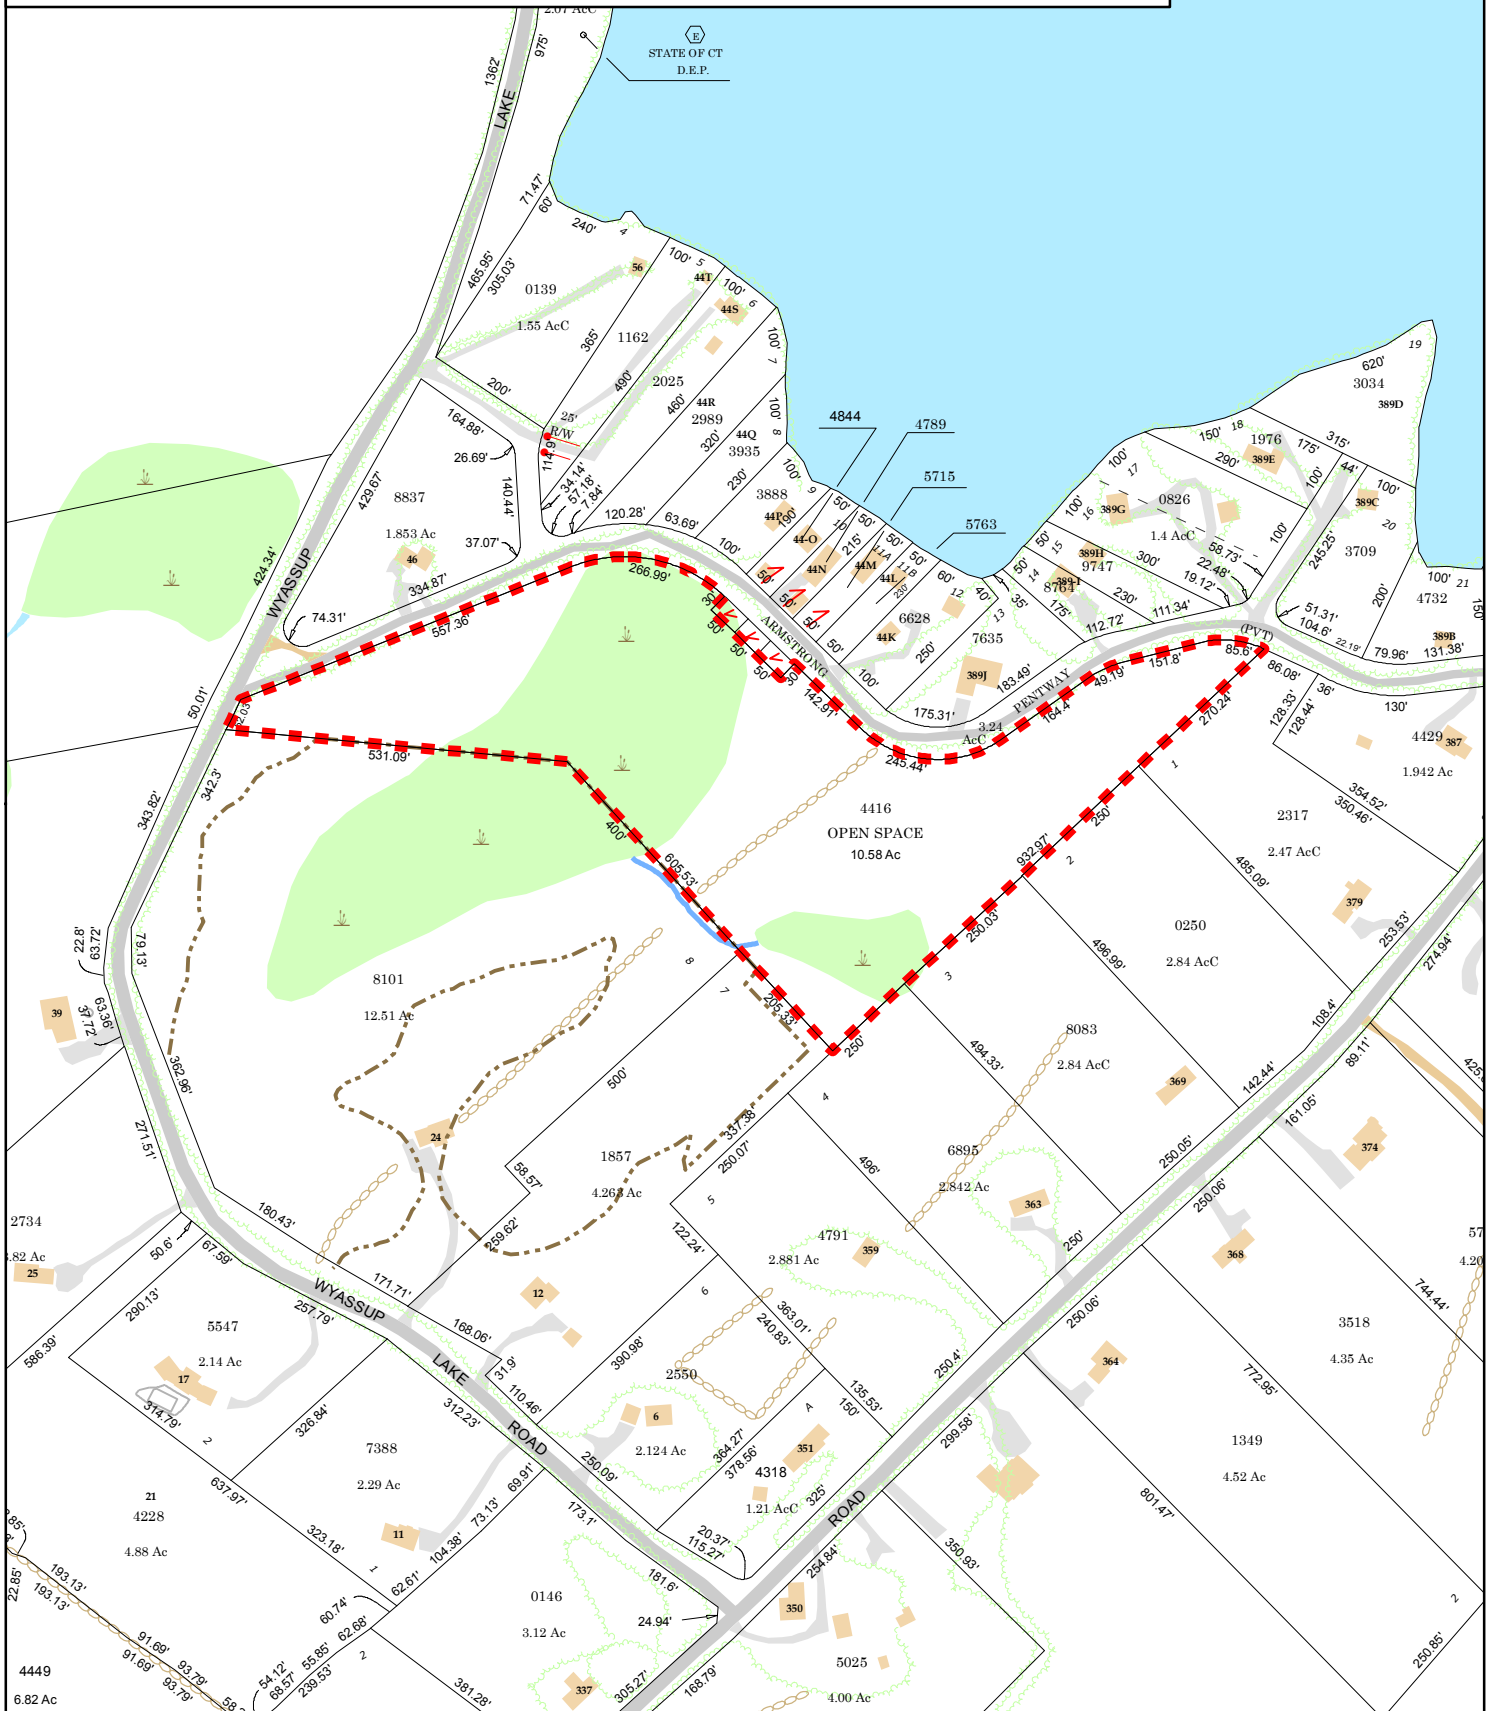

Town of North Stonington, Connecticut - Assessment Parcel Map

WYASSUP LAKE

Parcel: 70-4416

Address: WYASSUP LK RD

Approximate Scale: 1:3,600

Map Produced
February 2014

Disclaimer: This map is for informational purposes only.
All information is subject to verification by any user.
The Town of North Stonington and its mapping contractors assume
no legal responsibility for the information contained herein.